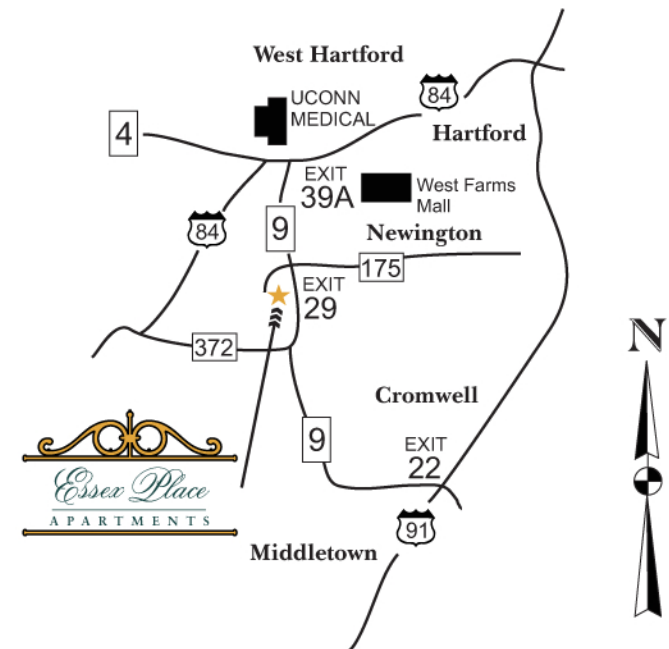

Essex Place...Style and Convenience.

Directions to Essex Place

From Interstate 84 West or East to exit 39 A to route 9 South to Exit 29.
At the end of the ramp make a left onto route 175 West. Continue straight for 1/4 mile on route 175 West to Essex Place on the left.

From Interstate 91 North or South to route 9 North to Exit 29. At the end of the exit ramp make a left onto route 175 West. Continue straight for 1/4 mile on route 175 West to Exit Place on the left.

www.EssexPlace1317.com

1317 EAST STREET
NEW BRITAIN, CT 06053

PHONE 860.225.2525
FAX 860.223.7549